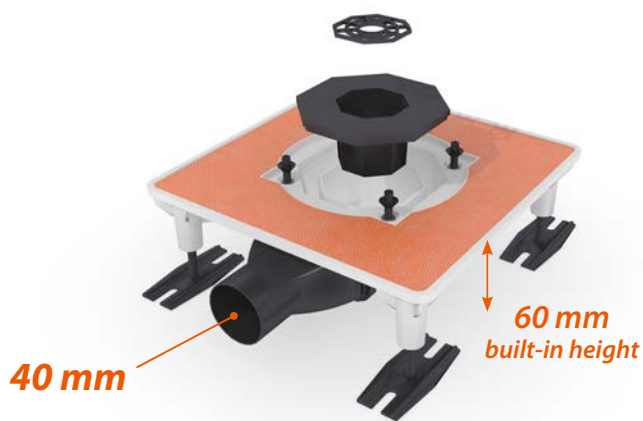

## Quattro & Disco **PRO**

WATER SEAL HEIGHT	50 mm
FLOW RATE	31 l/m
OUTLET	50 mm
BUILT-IN HEIGHT	80 mm
SIZE QUATTRO GRATE	100 x 100 mm
SIZE DISCO GRATE	Ø125 mm
COLORS	11

**ideal for :**

public projects

new builds