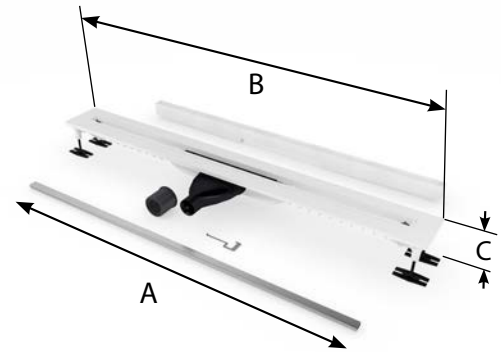

Liquid mono **LOW**

hauteur d'encastrement / inbouwhoogte / Einbauhöhe installation height / profondità di incasso	58 + 3 mm
debit / debiet / Abflaufleistung / flow rate / Portata	31 L / min.
diamètre du tuyau / diameter afvoer / Durchmesser Abflussrohr diameter drain pipe / diametro tubo di scarico	40 mm
hauteur du sas / hoogte waterslot / Höhe der Wassersperre height of water lock / altezza sifone	30 mm