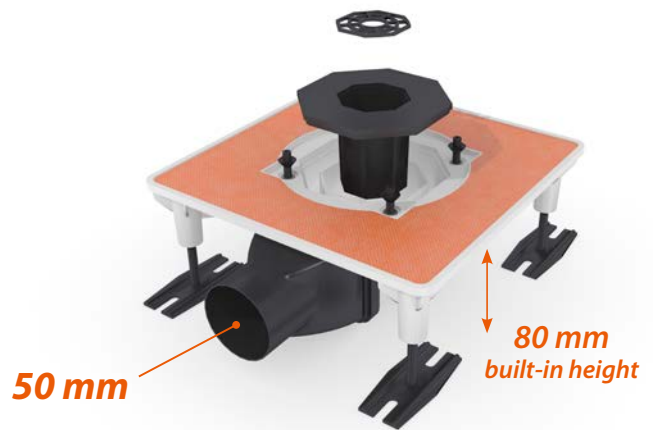

## Quattro & Disco **PRO**

WATER SEAL HEIGHT	50 mm
FLOW RATE	31 l/m
OUTLET	50 mm
BUILT-IN HEIGHT	80 mm
SIZE QUATTRO GRATE	100 x 100 mm
SIZE DISCO GRATE	Ø125 mm
COLORS	11

**ideal for :**

public projects

new builds