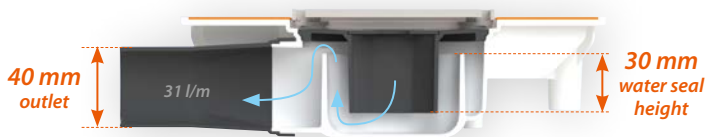

## Quattro & Disco **LOW**

WATER SEAL HEIGHT	30 mm
FLOW RATE	31 l/m
OUTLET	40 mm
BUILT-IN HEIGHT	60 mm
SIZE QUATTRO GRATE	100 x 100 mm
SIZE DISCO GRATE	Ø125 mm
COLORS	11

**ideal for :**

renovation projects

## Quattro & Disco **PRO**

WATER SEAL HEIGHT	50 mm
FLOW RATE	31 l/m
OUTLET	50 mm
BUILT-IN HEIGHT	80 mm
SIZE QUATTRO GRATE	100 x 100 mm
SIZE DISCO GRATE	Ø125 mm
COLORS	11

**ideal for :**

public projects

new builds