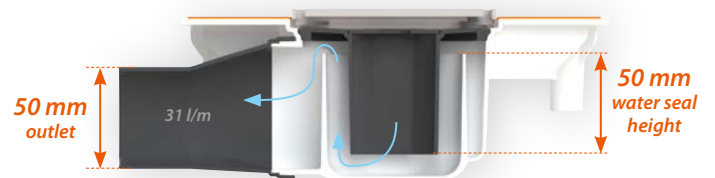

## Quattro & Disco **LOW**

WATER SEAL HEIGHT	30 mm
FLOW RATE	31 l/m
OUTLET	40 mm
BUILT-IN HEIGHT	60 mm
SIZE QUATTRO GRATE	100 x 100 mm
SIZE DISCO GRATE	Ø125 mm
COLORS	11

**ideal for :**

renovation projects

## Quattro & Disco **PRO**

WATER SEAL HEIGHT	50 mm
FLOW RATE	31 l/m
OUTLET	50 mm
BUILT-IN HEIGHT	80 mm
SIZE QUATTRO GRATE	100 x 100 mm
SIZE DISCO GRATE	Ø125 mm
COLORS	11

**ideal for :**

public projects

new builds