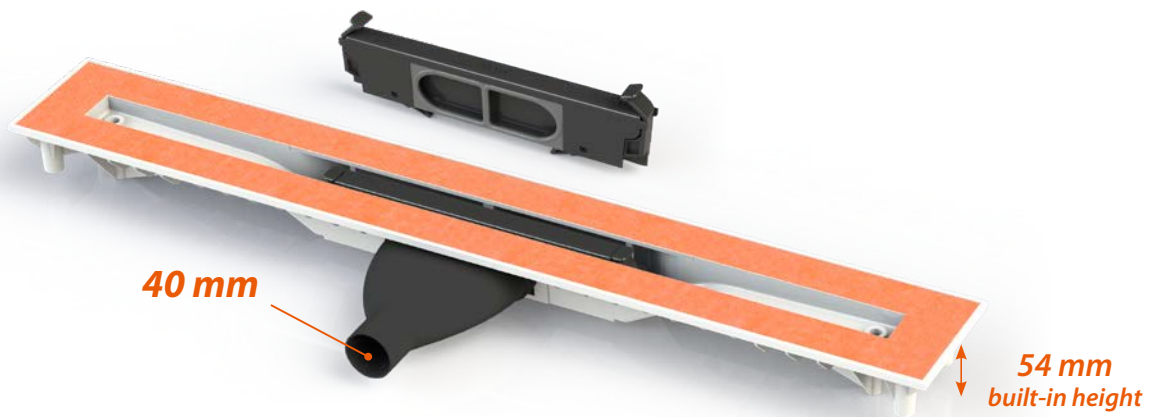

LOW

30 mm water seal

FR Carrodrain LOW est équipé d'un siphon de 30 mm, garantit un débit d'évacuation de 31 litres/minute et, grâce à sa hauteur d'encastrement ultra faible, constitue la solution idéale pour les projets de rénovation.

NL Carrodrain LOW heeft een waterslot van 30mm, een afvoerdébit van 31 liter/min. en is met zijn superlage inbouwhoogte de ideale oplossing voor renovatie projecten.

DE Der Carrodrain LOW hat eine Sperrwasserhöhe von 30 mm, eine Ablaufleistung von 31 L/Min. und ist mit seiner supergeringen Einbauhöhe die ideale Lösung für Renovierungen.

EN Carrodrain LOW has a 30 mm water trap, a drainage rate of 31 litres/min. and, with its super-low installation height, is the ideal solution for renovation projects.

IT Carrodrain LOW ha un sifone di 30mm con una portata di 31 litri/min., e con la sua ridottissima profondità d'incasso è la soluzione ideale per i progetti di ristrutturazione.

WATER SEAL HEIGHT	30 mm
FLOW RATE	31 l/m
OUTLET	40 mm
BUILT-IN HEIGHT	54 mm
GRATE WIDTH	30 mm

available in :

600 / 700 / 800 / 900 mm grate length

11 colors

Cayman, Twigg, Liquid & Invisible

ideal for :

renovation projects

low floor height