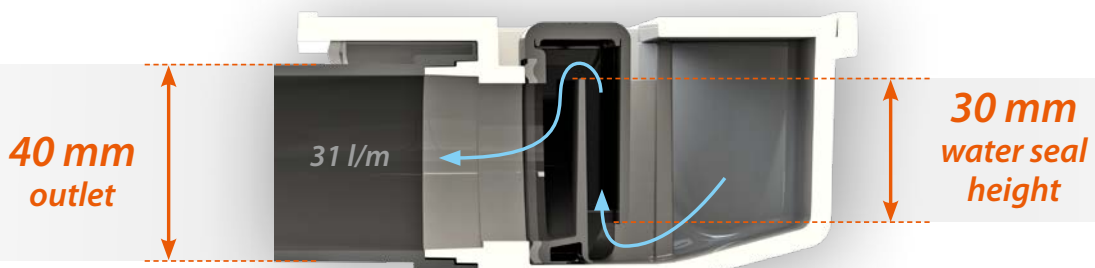

LOW

30 mm water seal

FR Carrodrain LOW est équipé d'un siphon de 30 mm, garantit un débit d'évacuation de 31 litres/minute et, grâce à sa hauteur d'encastrement ultra faible, constitue la solution idéale pour les projets de rénovation.

NL Carrodrain LOW heeft een waterslot van 30mm, een afvoerdébit van 31 liter/min. en is met zijn superlage inbouwhoogte de ideale oplossing voor renovatie projecten.

DE Der Carrodrain LOW hat eine Sperrwasserhöhe von 30 mm, eine Ablaufleistung von 31 L/Min. und ist mit seiner supergeringen Einbauhöhe die ideale Lösung für Renovierungen.

EN Carrodrain LOW has a 30 mm water trap, a drainage rate of 31 litres/min. and, with its super-low installation height, is the ideal solution for renovation projects.

IT Carrodrain LOW ha un sifone di 30mm con una portata di 31 litri/min., e con la sua ridottissima profondità d'incasso è la soluzione ideale per i progetti di ristrutturazione.

WATER SEAL HEIGHT	30 mm
FLOW RATE	31 l/m
OUTLET	40 mm
BUILT-IN HEIGHT	54 mm
GRATE WIDTH	30 mm

available in :

600 / 700 / 800 / 900 mm grate length

11 colors

Cayman, Twigg, Liquid & Invisible

ideal for :

renovation projects

low floor height