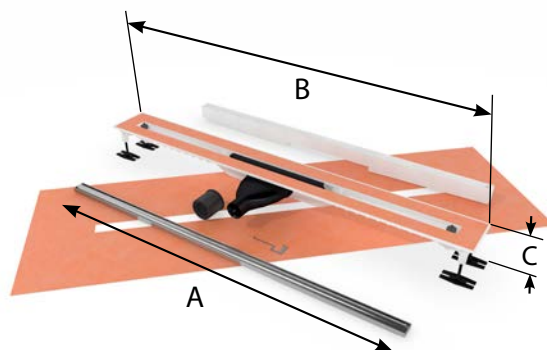

Cayman mono **LOW**

hauteur d'encastrement / inbouwhoogte / Einbauhöhe installation height / profondità di incasso	54 + 8 mm
debit / debiet / Abflaufleistung / flow rate / Portata	31 L / min.
diamètre du tuyau / diameter afvoer / Durchmesser Abflussrohr diameter drain pipe / diametro tubo di scarico	40 mm
hauteur du sas / hoogte waterslot / Höhe der Wassersperre height of water lock / altezza sifone	30 mm

Cayman mono **LOW**

600

A : 600 mm

B : 700 mm

C : 54 mm

700

A : 700 mm

B : 800 mm

C : 54 mm

800

A : 800 mm

B : 900 mm

C : 54 mm

900

A : 900 mm

B : 1000 mm

C : 54 mm

	600		700		800		900	
	art. nr.	euro	art. nr.	euro	art. nr.	euro	art. nr.	euro
Cayman Mono LOW INOX stainless steel	200503	599,00	200500	629,00	200501	659,00	200502	689,00
Cayman Mono LOW BLACK powder coated	200513	683,00	200510	713,00	200511	743,00	200512	773,00
Cayman Mono LOW WHITE powder coated	201513	683,00	201510	713,00	201511	743,00	201512	773,00
Cayman Mono LOW CHAMPAGNE PVD	207513	829,00	207510	869,00	207511	909,00	207512	949,00
Cayman Mono LOW GOLD PVD	202513	829,00	202510	869,00	202511	909,00	202512	949,00
Cayman Mono LOW BRASS PVD	208513	829,00	208510	869,00	208511	909,00	208512	949,00
Cayman Mono LOW COPPER PVD	203513	829,00	203510	869,00	203511	909,00	203512	949,00
Cayman Mono LOW GINGER PVD	209513	829,00	209510	869,00	209511	909,00	209512	949,00
Cayman Mono LOW BRONZE PVD	204513	829,00	204510	869,00	204511	909,00	204512	949,00
Cayman Mono LOW SMOKE PVD	205513	829,00	205510	869,00	205511	909,00	205512	949,00
Cayman Mono LOW TITANIUM PVD	206513	829,00	206510	869,00	206511	909,00	206512	949,00